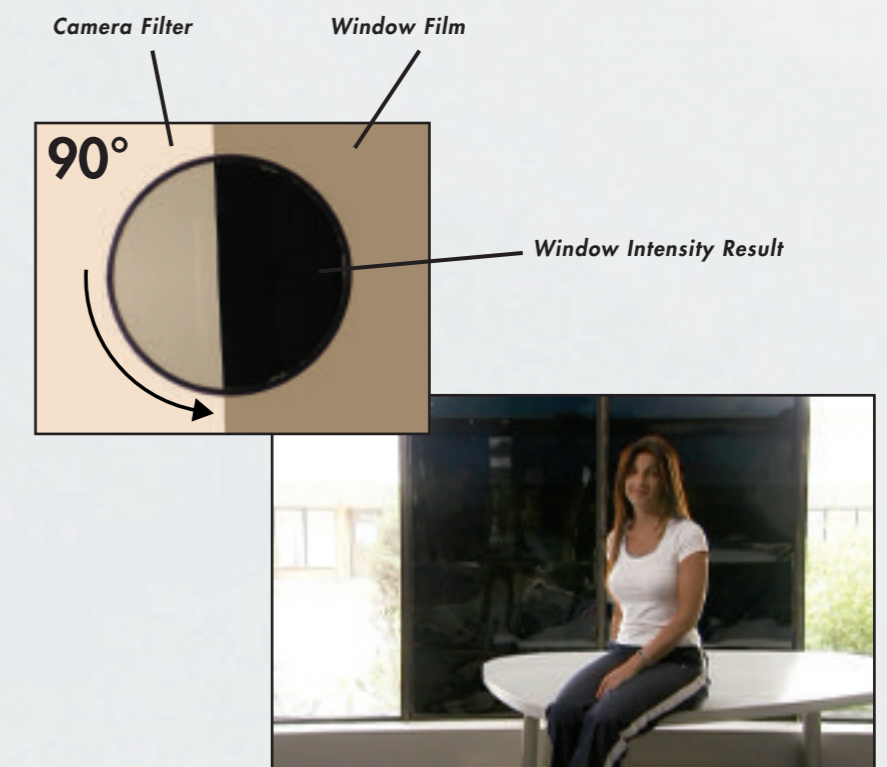

## RoscoVIEW System

The RoscoVIEW is comprised of two separate components:

- 1) RoscoVIEW Film for the window.
- 2) RoscoVIEW Filter for the camera.

When utilized together, you are able to instantly control 100% of exterior brightness as seen through windows without effecting the lighting and exposure within the studio.

## Features:

- **Optically Clear, wide width, high transmission film.**
- **Neutral grey.**
- **UV Resistant.**
- **Neutral Density equivalent: less than 1 stop at 0° linear.**
- **Near total blackout at 90° cross polarization.**
- **1.42m x 2.44m rolls.**
- **Also available 1.42m wide x linear metre for custom sizes.**

## Benefits:

- **You can instantly compensate for changes in the daylight exposure as seen through the windows.**
- **Reduce studio down-time, no more change out of filter, increase shooting time.**
- **Great for areas where it is difficult to re-apply filter regularly.**
- **More economical for larger window surfaces.**
- **Any size window can be accommodated by seaming two or more panels together.**
- **RoscoVIEW Film can be mounted in frames or can be incorporated on the RoscoShade™ system.**