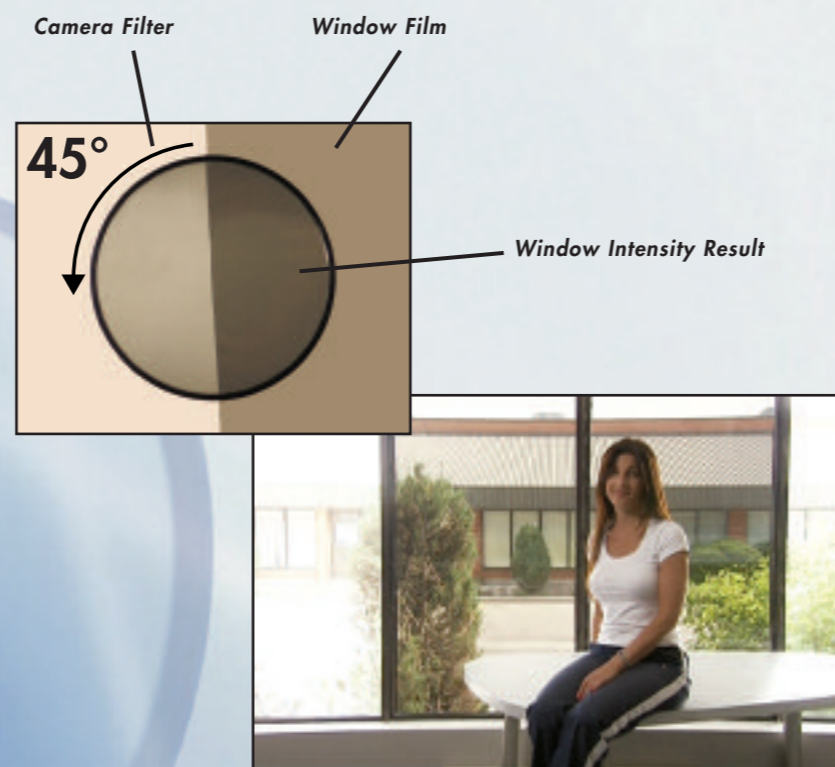

## RoscoVIEW System

The RoscoVIEW is comprised of two separate components:

- 1) RoscoVIEW Film for the window.
- 2) RoscoVIEW Filter for the camera.

When utilized together, you are able to instantly control 100% of exterior brightness as seen through windows without effecting the lighting and exposure within the studio.

## Features:

- **Optically Clear, wide width, high transmission film.**
- **Neutral grey.**
- **UV Resistant.**
- **Neutral Density equivalent: less than 1 stop at 0° linear.**
- **Near total blackout at 90° cross polarization.**
- **1.42m x 2.44m rolls.**
- **Also available 1.42m wide x linear metre for custom sizes.**

## Benefits:

- **You can instantly compensate for changes in the daylight exposure as seen through the windows.**
- **Reduce studio down-time, no more change out of filter, increase shooting time.**
- **Great for areas where it is difficult to re-apply filter regularly.**
- **More economical for larger window surfaces.**
- **Any size window can be accommodated by seaming two or more panels together.**
- **RoscoVIEW Film can be mounted in frames or can be incorporated on the RoscoShade™ system.**