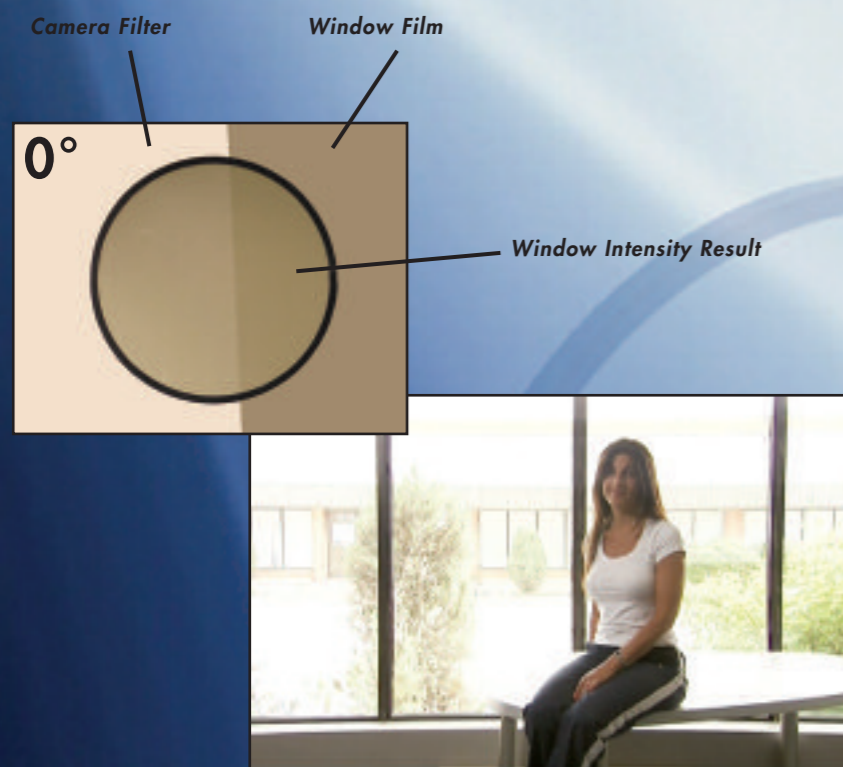

## RoscoVIEW System

The RoscoVIEW is comprised of two separate components:

- 1) RoscoVIEW Film for the window.
- 2) RoscoVIEW Filter for the camera.

When utilized together, you are able to instantly control 100% of exterior brightness as seen through windows without effecting the lighting and exposure within the studio.

## Features:

- **Optically Clear, wide width, high transmission film.**
- **Neutral grey.**
- **UV Resistant.**
- **Neutral Density equivalent: less than 1 stop at 0° linear.**
- **Near total blackout at 90° cross polarization.**
- **1.42m x 2.44m rolls.**
- **Also available 1.42m wide x linear metre for custom sizes.**

## Benefits:

- **You can instantly compensate for changes in the daylight exposure as seen through the windows.**
- **Reduce studio down-time, no more change out of filter, increase shooting time.**
- **Great for areas where it is difficult to re-apply filter regularly.**
- **More economical for larger window surfaces.**
- **Any size window can be accommodated by seaming two or more panels together.**
- **RoscoVIEW Film can be mounted in frames or can be incorporated on the RoscoShade™ system.**