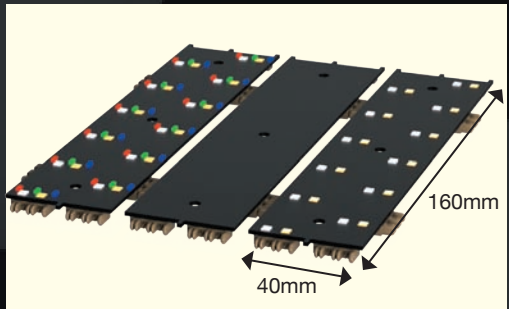

Lights

Camera

Action

MATRIX

LED 5 COLOUR MODULE

Introducing the High End LED 5 Colour Modules for film, TV and broadcast. Dimmable, flicker free and with the option to be controlled wirelessly via a Lumen Radio chip, the Matrix LED Module allows you to create any shape, size or length, giving you the flexibility to be as creative as you want.

Matrix Specifications:

Daylight	6500K
Tungsten	2700K
Red	633nm
Green	517nm
Blue	467nm
CRI of whites	93-95
TLCI of whites	92-97
Size	160 x 40mm
Input /Control Voltage	24V
Weight per module	126g
Max power consumption	2.5W per colour 12W per module

Output:

	P1	P2	P3	P4	P5	P6	P7	P8
Upper row	DC+	CH1	CH2	CH3	CH4	CH5	CH6	DC+
Lower row	DC+	CH7	CH8	CH9	CH10	CH11	CH12	DC+

Output voltage same as input voltage, 3.5amps per channel
 Lockable terminal blocks