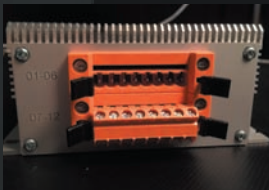

Matrix Modules Available in:

5 colour LED Module: RGB CW WW, red, green, blue, 2700K, 5600K
 2 colour LED module: Cold white warm white (Bi-Colour)
 Spacer Module: No LEDs, power through option

Controllers Available in:

12 Channel 12-48VDC version for set integration (external power supply)
 12 Channel 600W/24V fanless 19" rack version with integrated power supply
 12 Channel 480W/12V fanless 19" rack version with integrated power supply

Input:

DMX In (5 pin XLR)	DMX THRU (5 pin XLR)	Local/Remote -	DC IN 12-48VDC
Pin 1 GND	Pin 1 GND	Switch for LumenRadio module (optional)	Pin 1 DC+
Pin 2 DMX-	Pin 2 DMX-		Pin 2 DC+
Pin 3 DMX+	Pin 3 DMX+		Pin 3 GND Pin 4 GND

Output:

	P1	P2	P3	P4	P5	P6	P7	P8
Upper row	DC+	CH1	CH2	CH3	CH4	CH5	CH6	DC+
Lower row	DC+	CH7	CH8	CH9	CH10	CH11	CH12	DC+

Output voltage same as input voltage, 3.5amps per channel
 Lockable terminal blocks