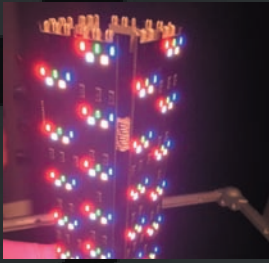

Lights

Camera

Action

MATRIX

LED 5 COLOUR MODULE

Introducing the High End LED 5 Colour Modules for film, TV and broadcast. Dimmable, flicker free and with the option to be controlled wirelessly via a Lumen Radio chip, the Matrix LED Module allows you to create any shape, size or length, giving you the flexibility to be as creative as you want.

Matrix Modules Available in:

5 colour LED Module: RGB CW WW, red, green, blue, 2700K, 5600K
 2 colour LED module: Cold white warm white (Bi-Colour)
 Spacer Module: No LEDs, power through option

Controllers Available in: