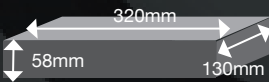

Matrix Modules Available in:

5 colour LED Module: RGB CW WW, red, green, blue, 2700K, 5600K
2 colour LED module: Cold white warm white (Bi-Colour)
Spacer Module: No LEDs, power through option

Controllers Available in:

12 Channel 12-48VDC version for set integration (external power supply)
12 Channel 600W/24V fanless 19" rack version with integrated power supply
12 Channel 480W/12V fanless 19" rack version with integrated power supply

Input:

DMX In (5 pin XLR)	DMX THRU (5 pin XLR)	Local/Remote -	DC IN 12-48VDC
Pin 1 GND	Pin 1 GND	Switch for LumenRadio module (optional)	Pin 1 DC+
Pin 2 DMX-	Pin 2 DMX-		Pin 2 DC+
Pin 3 DMX+	Pin 3 DMX+		Pin 3 GND Pin 4 GND

Output:

	P1	P2	P3	P4	P5	P6	P7	P8
Upper row	DC+	CH1	CH2	CH3	CH4	CH5	CH6	DC+
Lower row	DC+	CH7	CH8	CH9	CH10	CH11	CH12	DC+

Output voltage same as input voltage, 3.5amps per channel
Lockable terminal blocks

DMX Address:

Push upper button to increase the DMX starting address
Push lower button to decrease the DMX starting address
Starting address is at the same time DMX address of channel 1
System has 12 channels for LED dimming

Flicker Control/Adjustment:

Channel 13 (relative form starting address)
Change the PWM frequency in 256 steps between 15KHz and 16KHz
to prevent any kind of interference/camera flicker

We always suggest a camera test prior to shooting

LCA Lights Camera Action

Call us now on +44(0)20 8833 7600 or email us at sales@lcauk.com.

Visit our website for more information at www.lcauk.com

Unit 14 Fairway Drive, Greenford, Middlesex UB6 8PW United Kingdom