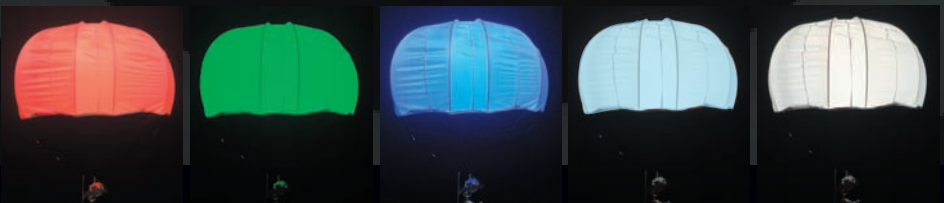

LCA Lights Camera Action

Call us now on +44(0)20 8833 7600 or email us at sales@lcauk.com.

Visit our website for more information at www.lcauk.com

Unit 14 Fairway Drive, Greenford, Middlesex UB6 8PW United Kingdom